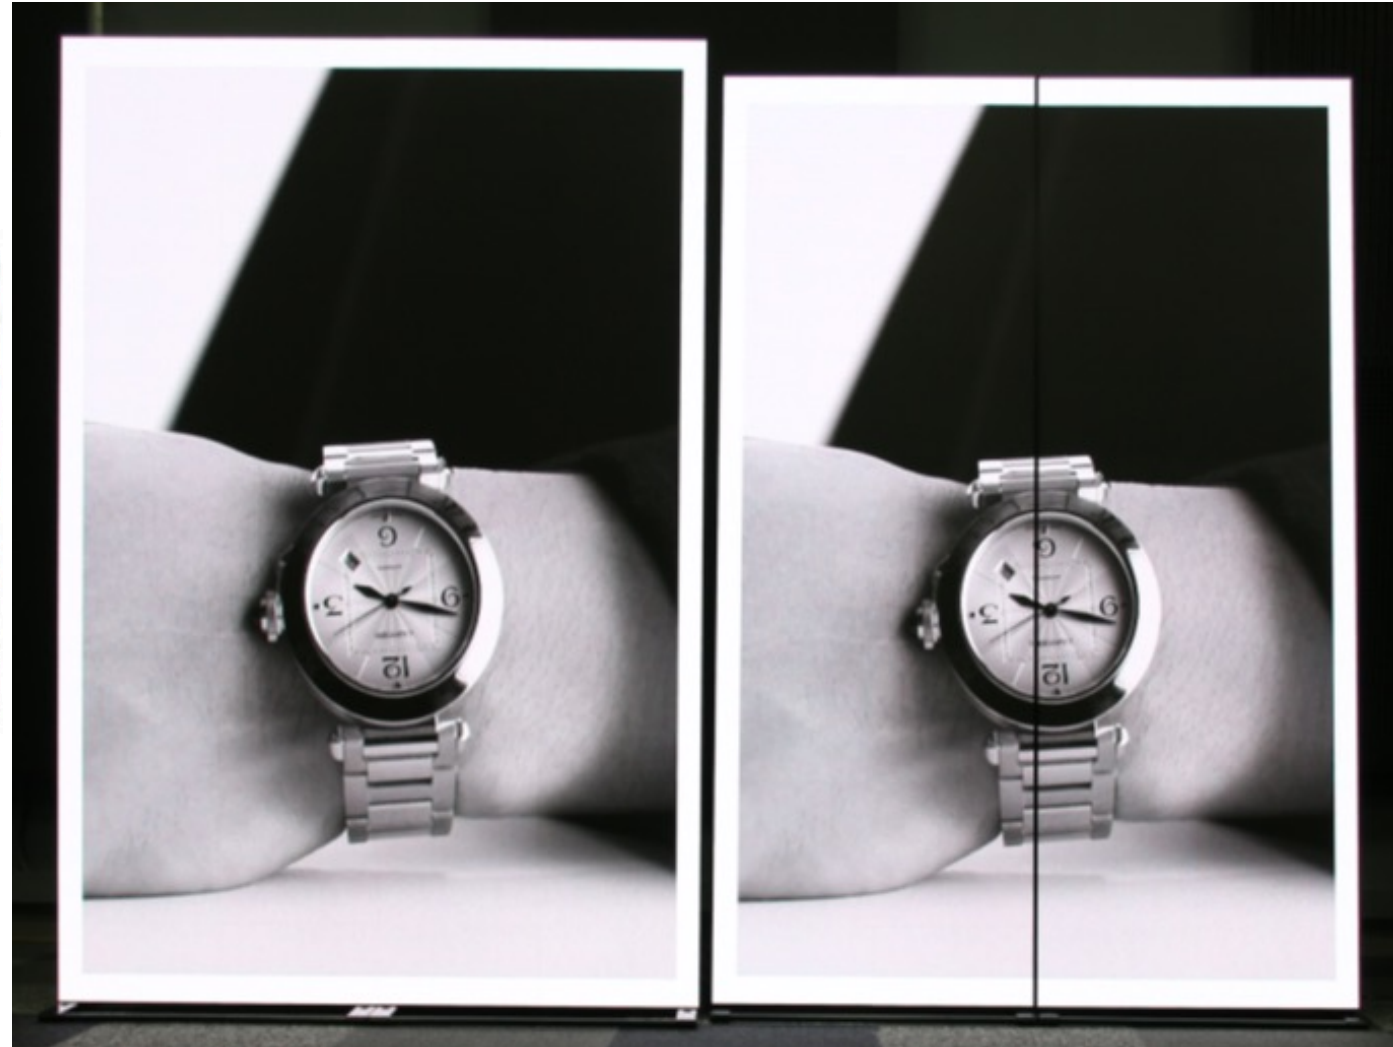

Why Amtech LED Poster is Best?

We have nice frame design and **FRAMELESS DESIGN** which can be used as a **BIG SCREEN** -100% front install and service.

0° , 5° & 10° standing degrees.

All-aluminum body, 18kg lighter than competitors. Anodize Painting looks higher class than common powder Painting

Standard Width 640mm and 960mm available

Use handlebar, tilt 15degree and move with wheels design.
Package with flight case.

Standing, Wall mounting, Hanging accessories are Professional.

GOB design optional, Anti-water, Anti-morie effect.