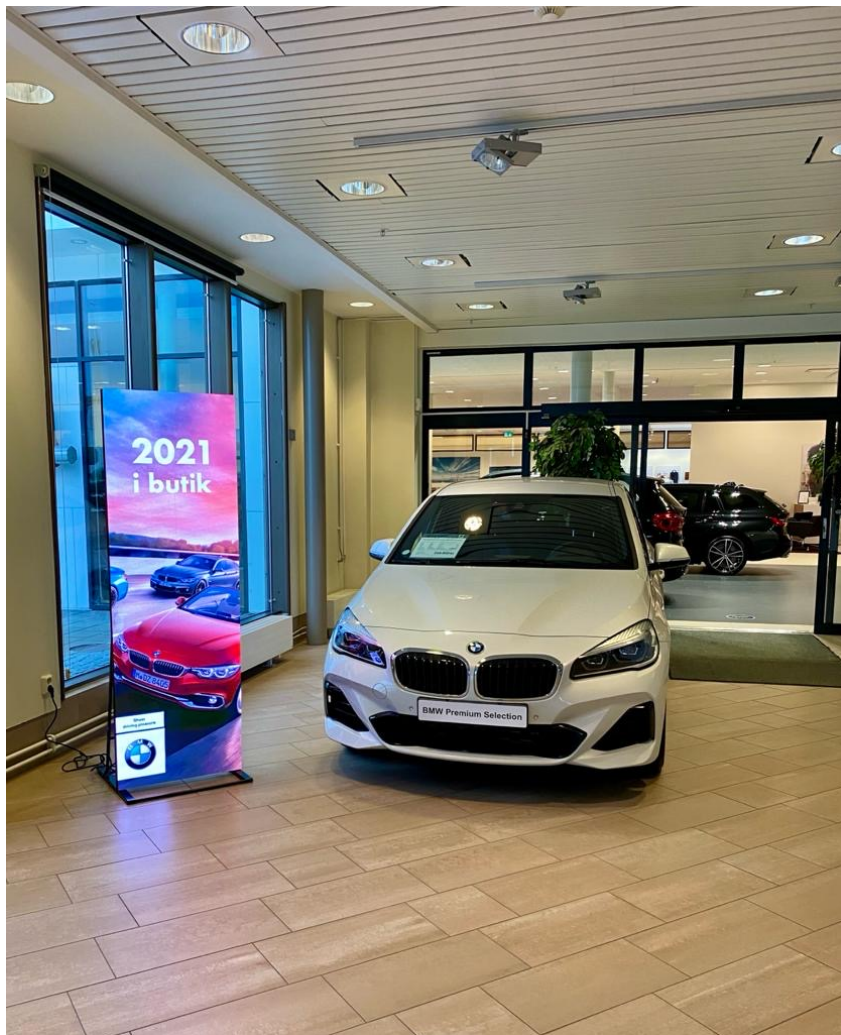

Why Amtech LED Poster is Best?

We have nice frame design and **FRAMELESS DESIGN** which can be used as a **BIG SCREEN** -100% front install and service.

0° , 5° & 10° standing degrees.

All-aluminum body, 18kg lighter than competitors. Anodize Painting looks higher class than common powder Painting

Standard Width 640mm and 960mm available

Use handlebar, tilt 15degree and move with wheels design.
Package with flight case.

Standing, Wall mounting, Hanging accessories are Professional.

GOB design optional, Anti-water, Anti-morie effect.