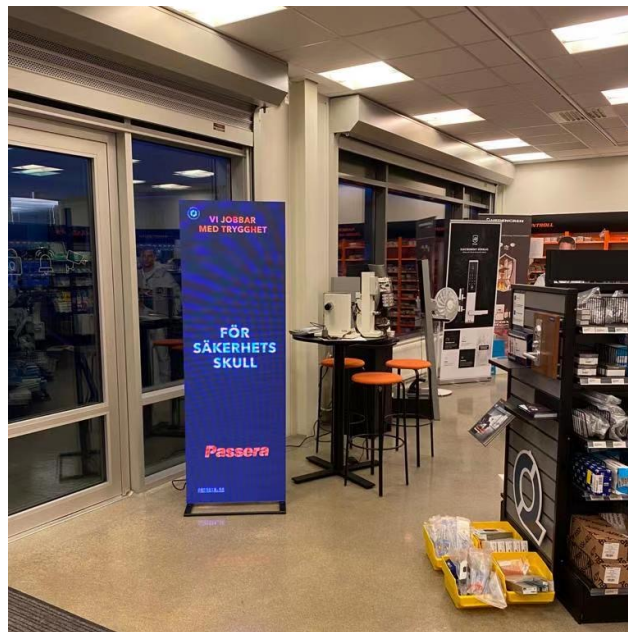

indoor / outdoor poster used for BWM, Cartier, Ski facility, Walmart, Armani, Polaris.