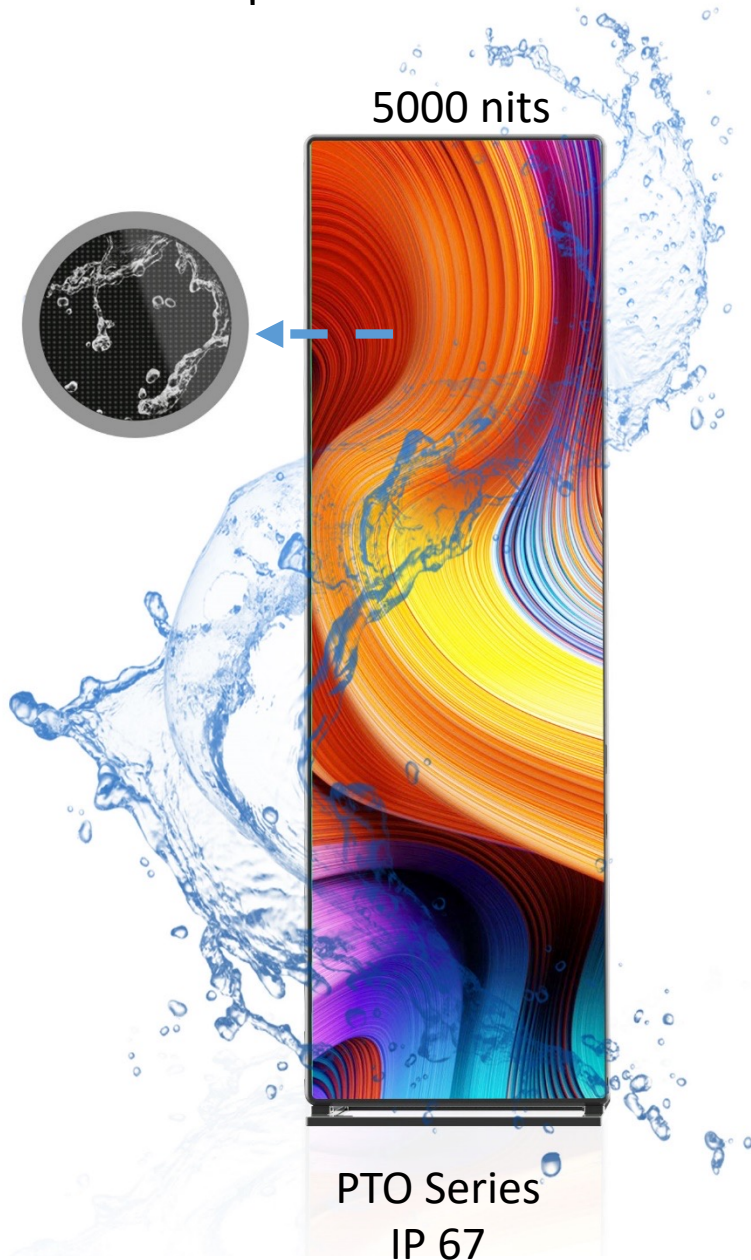

slim outdoor posters