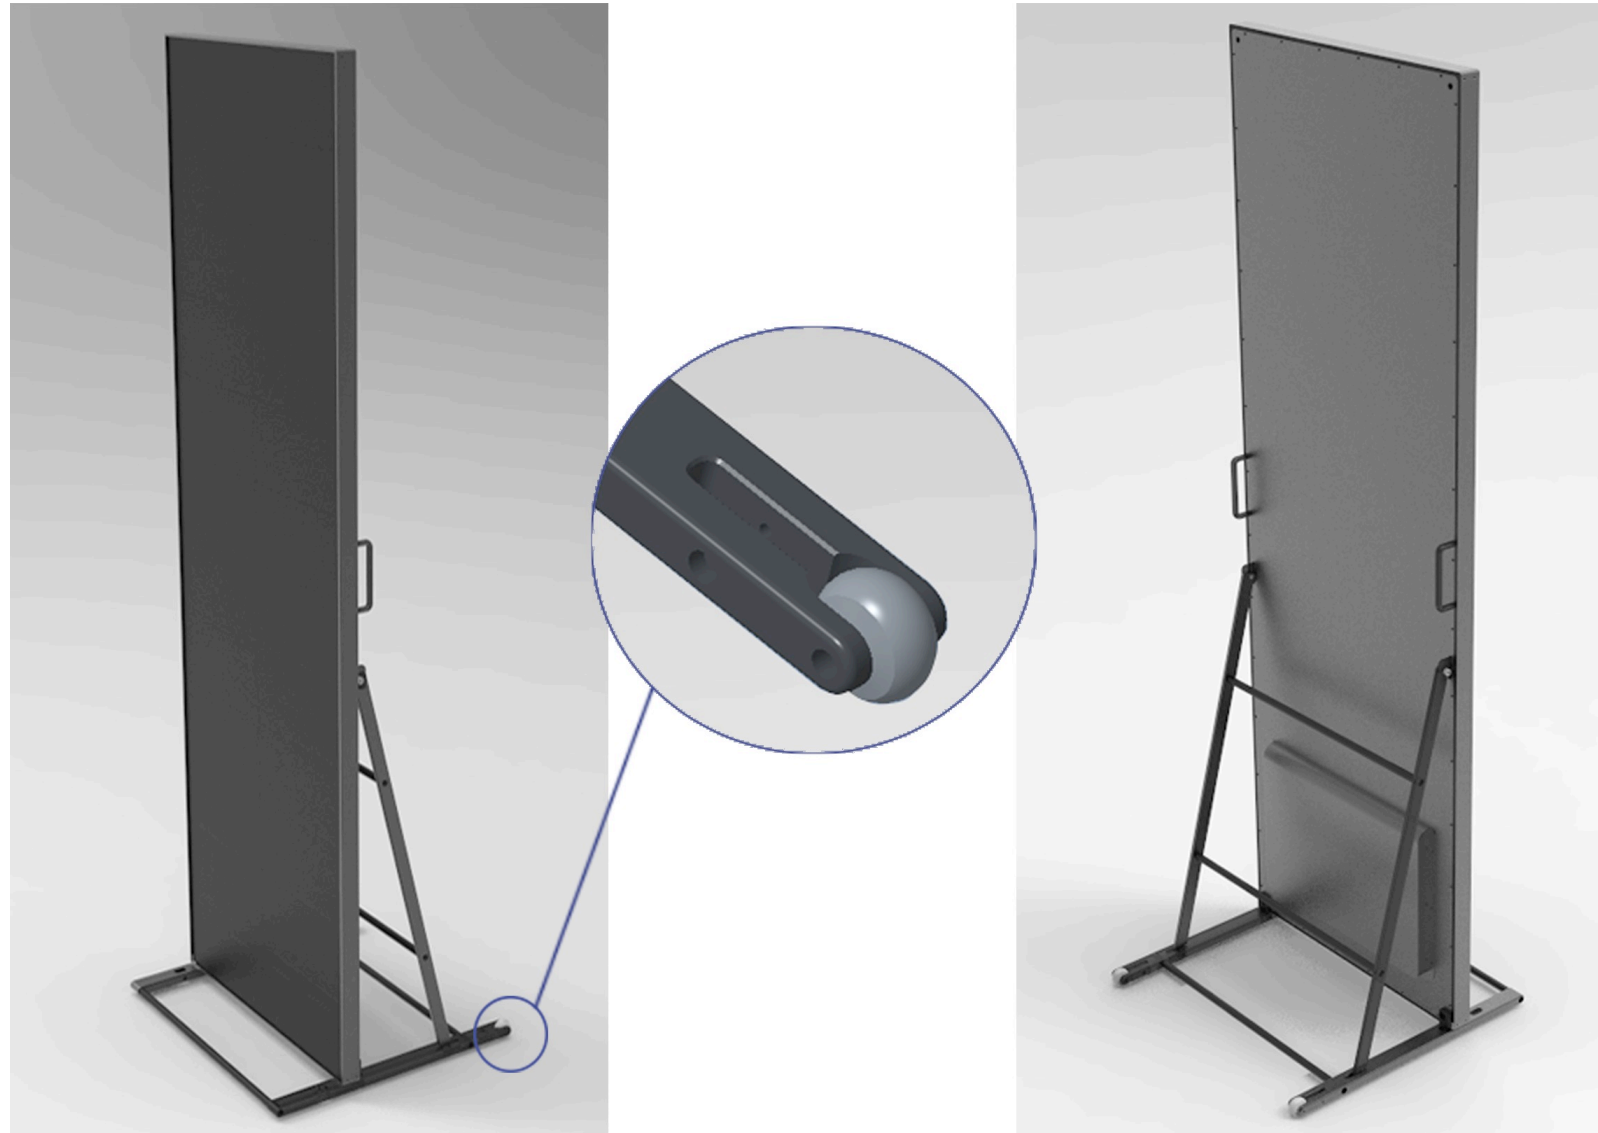

Why Amtech LED Poster is Best?

We have nice frame design and **FRAMELESS DESIGN** which can be used as a **BIG SCREEN** -100% front install and service.

0° , 5° & 10° standing degrees.

All-aluminum body, 18kg lighter than competitors. Anodize Painting looks higher class than common powder Painting

Standard Width 640mm and 960mm available

Use handlebar, tilt 15degree and move with wheels design.
Package with flight case.

Standing, Wall mounting, Hanging accessories are Professional.

GOB design optional, Anti-water, Anti-morie effect.