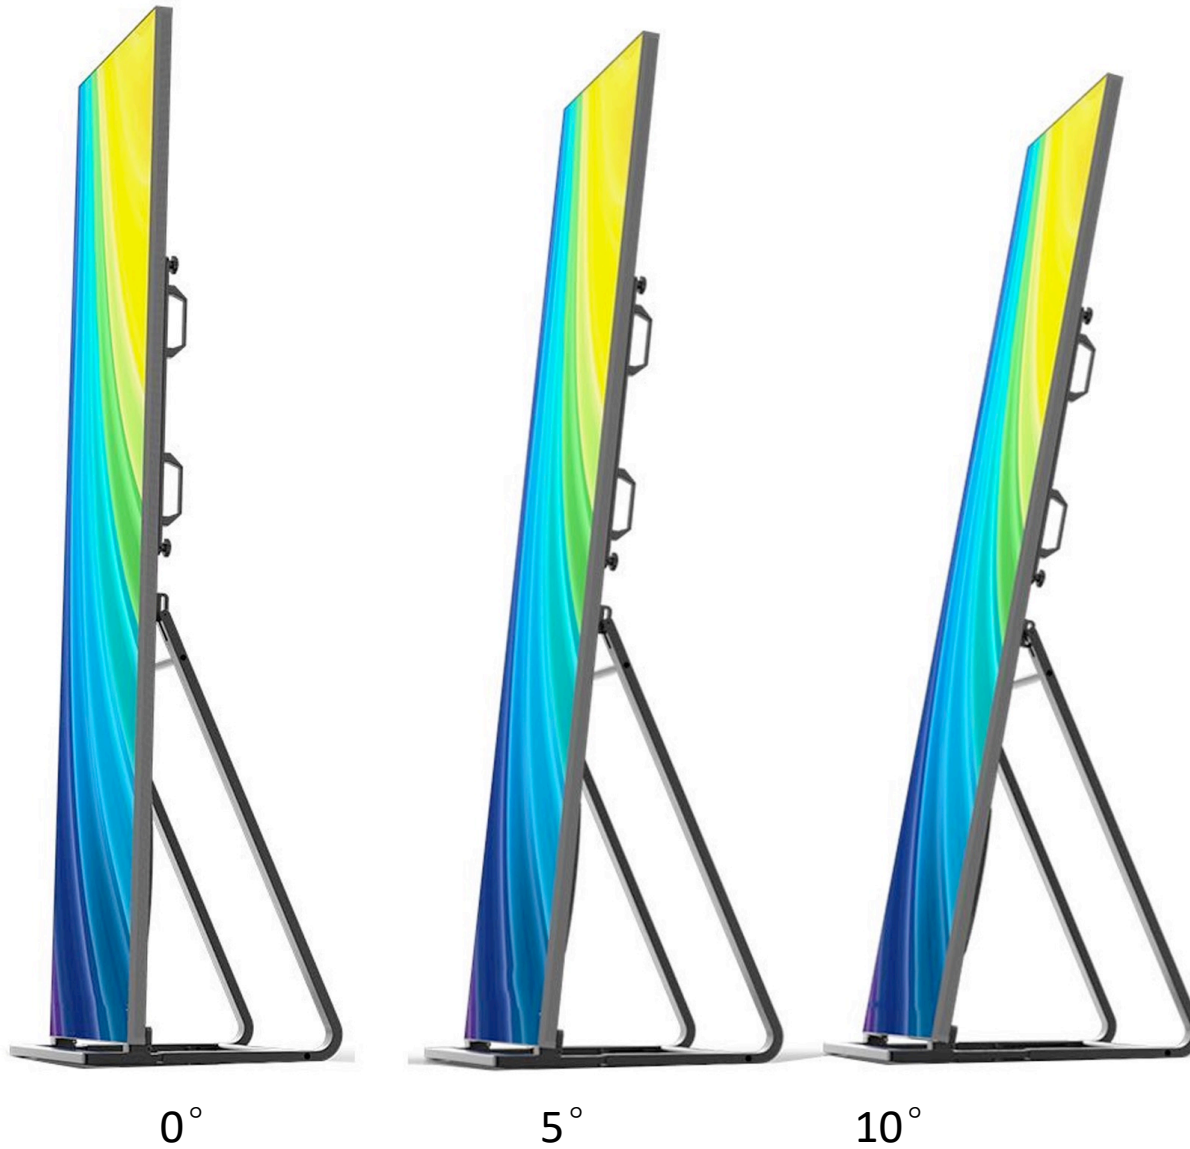

Why Amtech LED Poster is Best?

We have nice frame design and **FRAMELESS DESIGN** which can be used as a **BIG SCREEN** -100% front install and service.

0° , 5° & 10° standing degrees.

All-aluminum body, 18kg lighter than competitors. Anodize Painting looks higher class than common powder Painting

Standard Width 640mm and 960mm available

Use handlebar, tilt 15degree and move with wheels design.
Package with flight case.

Standing, Wall mounting, Hanging accessories are Professional.

GOB design optional, Anti-water, Anti-morie effect.