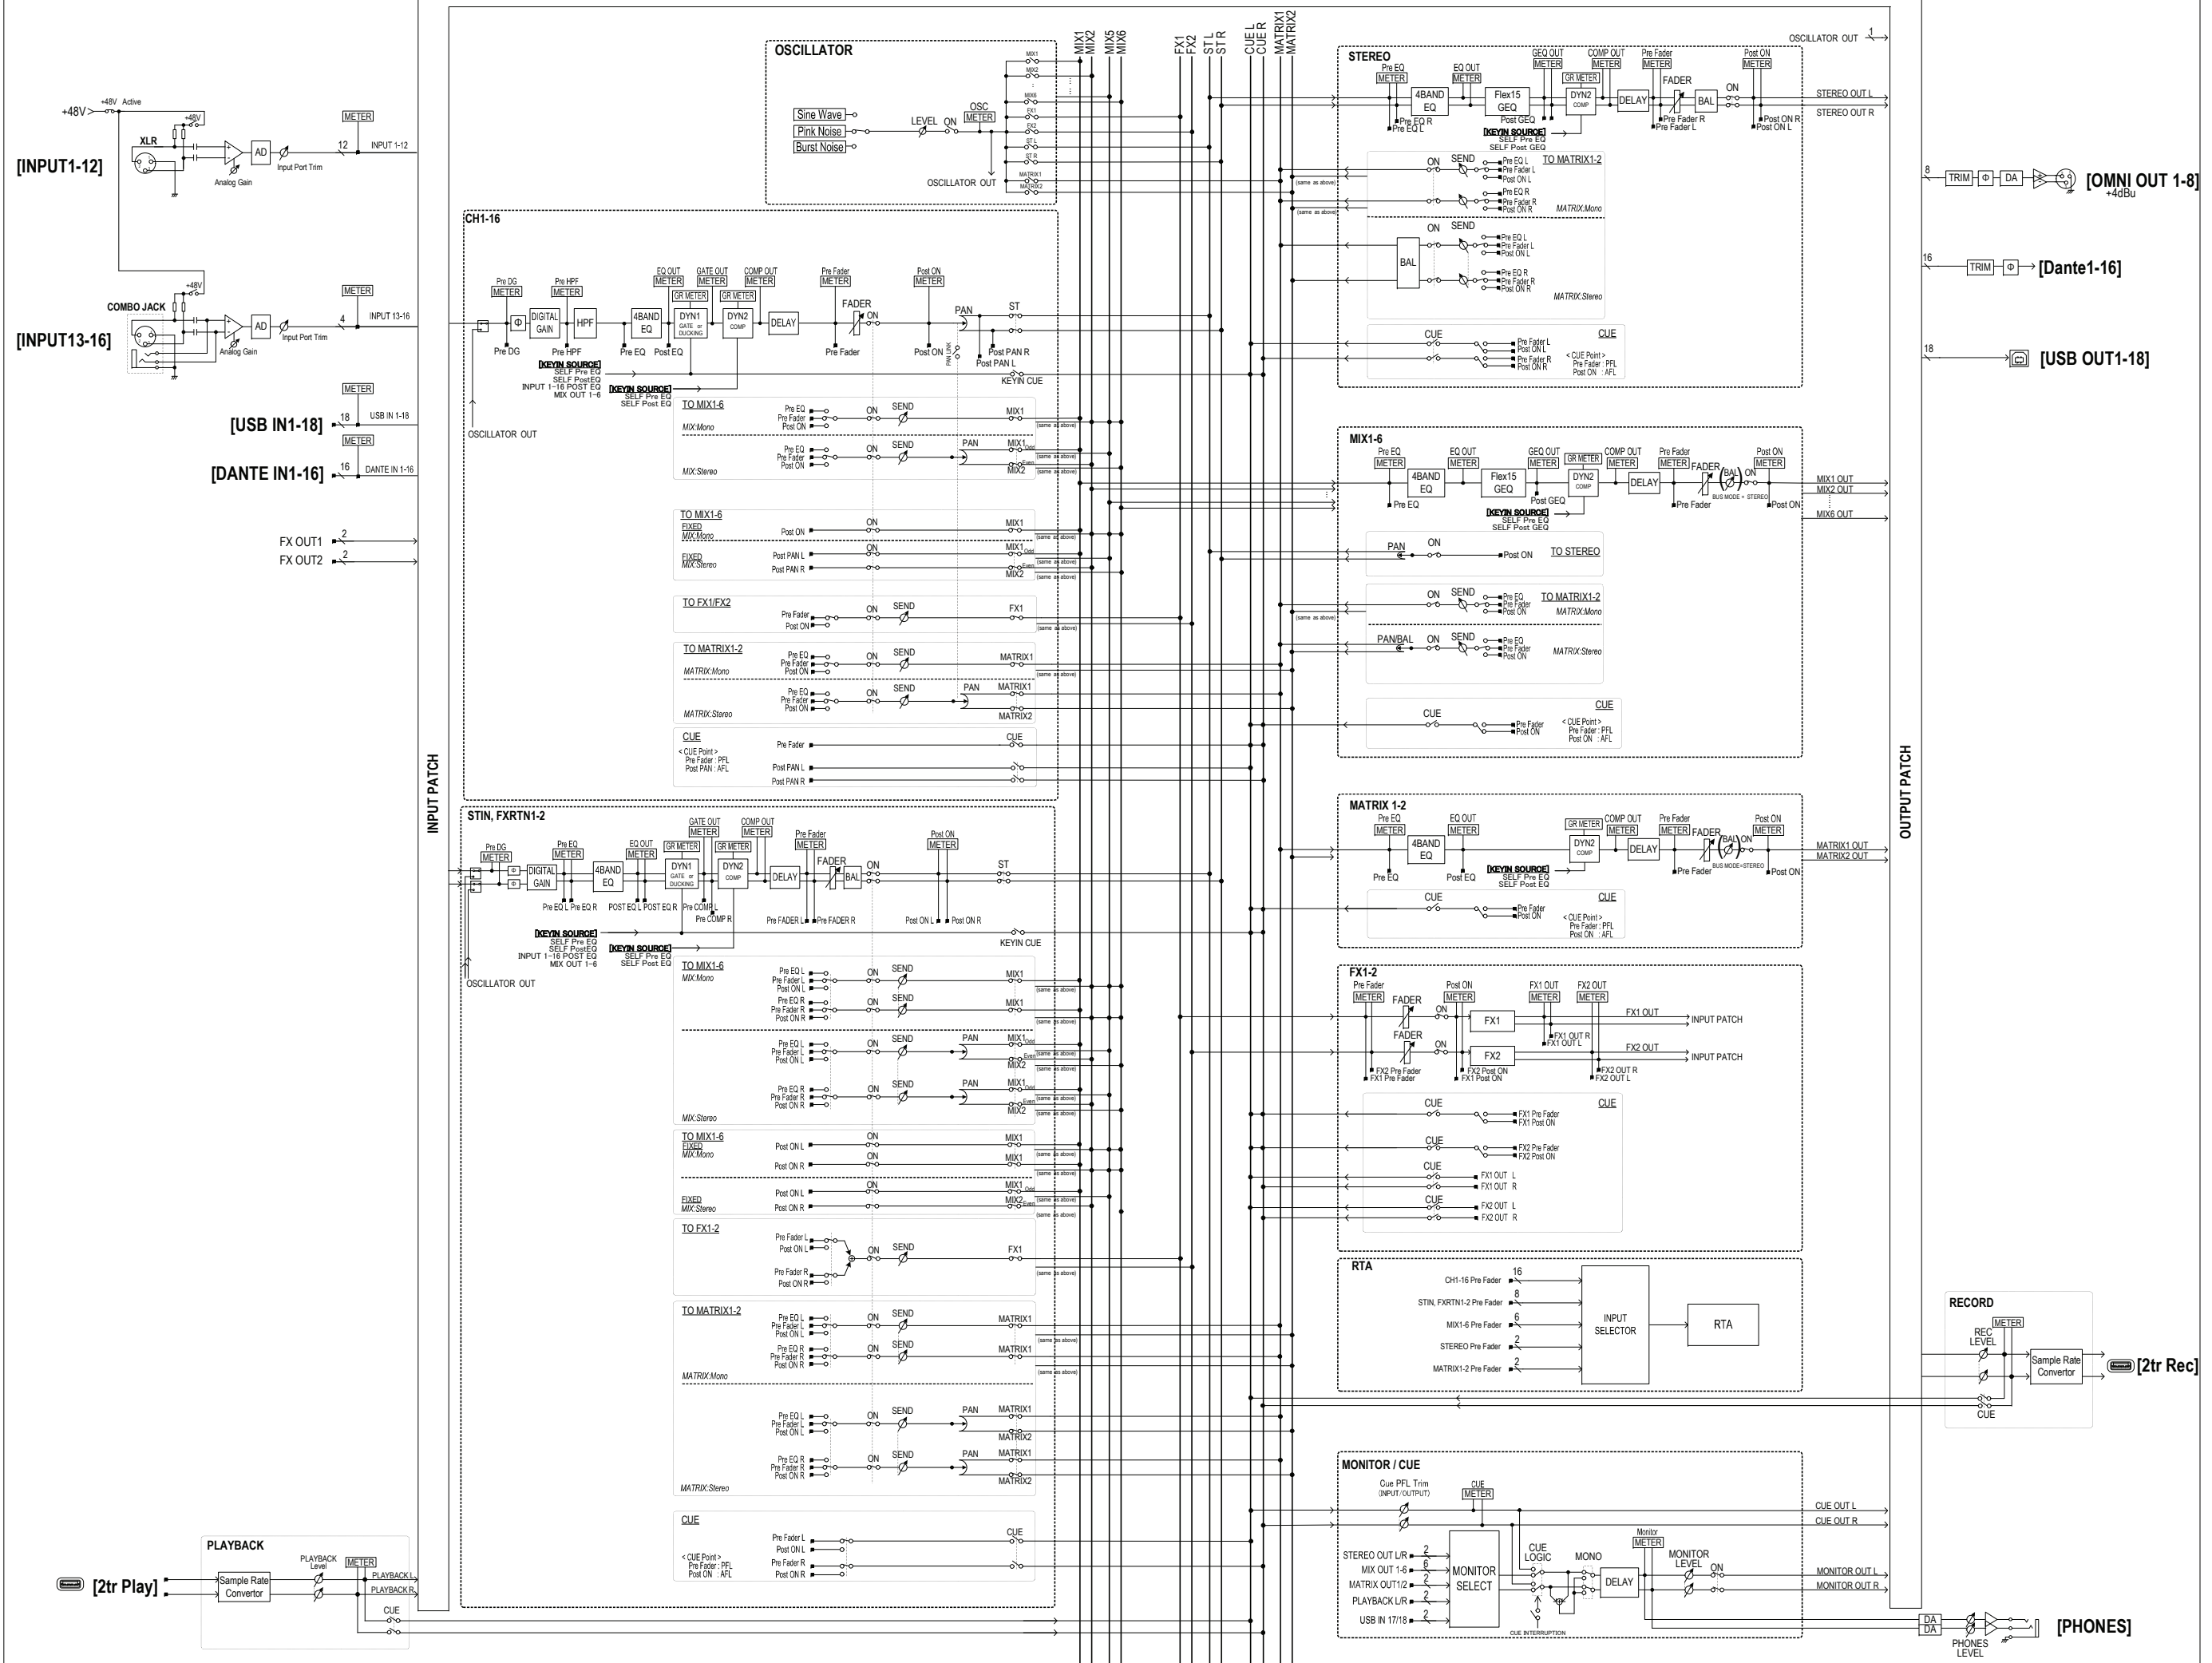

DIGITAL MIXING CONSOLE

DM3 DM3 STANDARD (DM3S)

Block Diagram

DM3, DM3 STANDARD Mixer Block Diagram

Yamaha Pro Audio global website
<https://www.yamahaproaudio.com/>
Yamaha Downloads
<https://download.yamaha.com/>